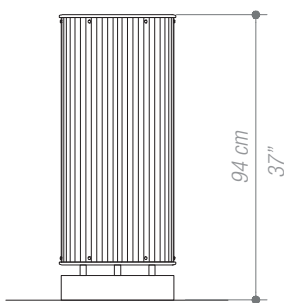

Technology:

Body made of corrugated iron sheet
Cast iron rings, precast natural concrete base
Embossed aluminium ashtray.

Colors:

CORRUGATED IRON SHEET: Umber
RING: Green or Black (according to GCBA regulations) Orange, Green or Light Blue (depending on recyclable type)

Setting up system:

Embedded in concrete base or free standing.

Top view - Institutional version with ashtray

Top view - Institutional version without ashtray

Top view - Urban version

Front view