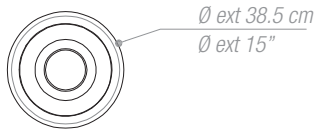

Technology:

Body made of corrugated iron sheet
Cast iron rings, precast natural concrete base
Embossed aluminium ashtray.

Colors:

CORRUGATED IRON SHEET: Umber
RING: Green or Black (according to GCBA regulations) Orange, Green or Light Blue (depending on recyclable type)

Setting up system:

Embedded in concrete base or free standing.

Top view - Institutional version with ashtray

Top view - Institutional version without ashtray

Top view - Urban version

Front view