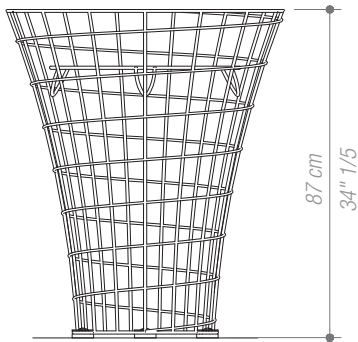

Technology:

Round section iron rod, welded and painted.

Colors:

Orange, Green or Light Blue
(depending on recyclable type)

Installation:

Fixed to ground using chemical anchors.

Side view

Top view