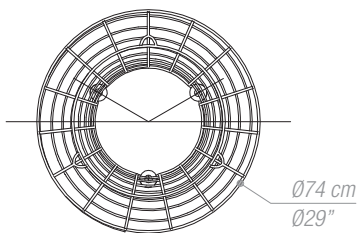

Technology:

Round section iron rod, welded and painted.

Colors:

Orange, Green or Light Blue
(depending on recyclable type)

Installation:

Fixed to ground using chemical anchors.

Side view

Top view