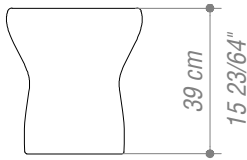

**Technology:**

Color rotomolded polyethylene with sandy texture.

**Available colors:**

Earth, Olive, Purple, Kumquat and Vermillion  
(the last two, only for interior spaces).

**Installation:**

It is advisable to add sand to the bottom as a counter weight to possible overturning.

Top view

Front view