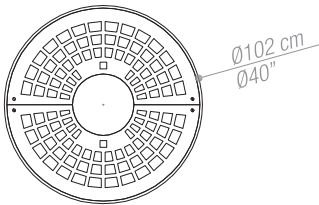

ROUND TREE GRATE

Technology:

Grey cast iron.

Finishing:

Grit blasted + black finish.

In halves

In quarters