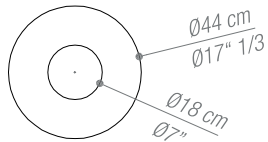

CANASTO LITTER BIN | Industrial Model N°526397

CAN LB

Version with or without ashtray

Technology:

Colour rotomolded polyethylene with sandy texture.

Available colors:

Earth, Olive, Purple, Kumquat and Vermillion
(the last two, only for interior spaces).

Top view

Top view - with ashtray

Side view

Industrial Model and Design registered No. 526397

ALL RIGHTS RESERVED TO ESTUDIO CABEZA®

File: **Cesto Canasto - ENG.dwg**
Scale: **1:25**
Version: **2015**

ESTUDIO CABEZA®