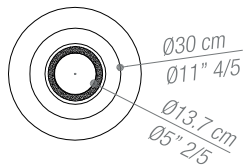

CANASTO LITTER BIN | Industrial Model N°526397

CAN LB

Version with or without ashtray

Technology:

Colour rotomolded polyethylene with sandy texture.

Available colors:

Earth, Olive, Purple, Kumquat and Vermillion
(the last two, only for interior spaces).

Top view

Top view - with ashtray

Side view

Industrial Model and Design registered No. 526397

ALL RIGHTS RESERVED TO ESTUDIO CABEZA®

File: **Cesto Canasto - ENG.dwg**
Scale: **1:25**
Version: **2015**

ESTUDIO CABEZA®