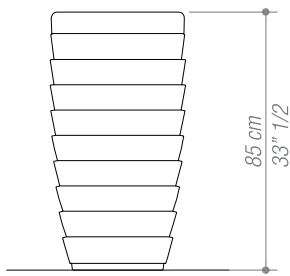

CANASTO LITTER BIN | Industrial Model N°526397

CAN LB

Version with or without ashtray

Technology:

Colour rotomolded polyethylene with sandy texture.

Available colors:

Earth, Olive, Purple, Kumquat and Vermillion
(the last two, only for interior spaces).

Top view

Top view - with ashtray

Side view

Industrial Model and Design registered No. 526397

ALL RIGHTS RESERVED TO ESTUDIO CABEZA®

File: **Cesto Canasto - ENG.dwg**
Scale: **1:25**
Version: **2015**

ESTUDIO CABEZA®