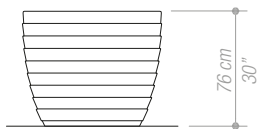

Technology:

Colour rotomolded polyethylene with sandy texture.

Available colors:

Tangerine, Solferino, Tomato, Earth shadow, Dark green and Plum.

Large Planter

Medium Planter

Slim Planter

Technology: