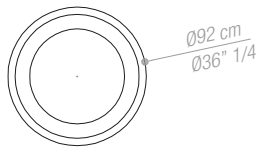

Technology:

Colour rotomolded polyethylene with sandy texture.

Available colors:

Tangerine, Solferino, Tomato, Earth shadow, Dark green and Plum.

Large Planter

Medium Planter

Slim Planter

Technology: