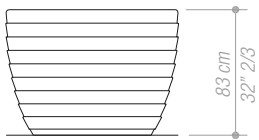

Technology:

Colour rotomolded polyethylene with sandy texture.

Available colors:

Tangerine, Solferino, Tomato, Earth shadow, Dark green and Plum.

Large Planter

Medium Planter

Slim Planter

Technology: