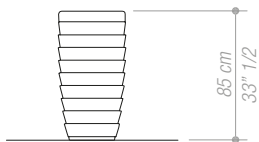

Technology:

Colour rotomolded polyethylene with sandy texture.

Available colors:

Tangerine, Solferino, Tomato, Earth shadow, Dark green and Plum.

Large Planter

Medium Planter

Slim Planter

Technology: