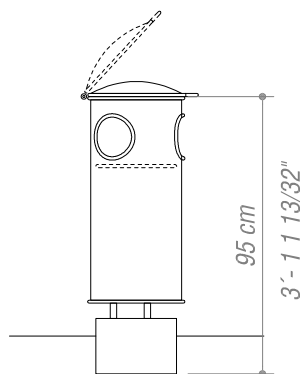

### Technology:

2 mm perforated steel sheet.

### Installation:

Embedded into a concrete base or into in-situ concrete.

Simple

Anchored to the ground

Embedded in the ground

Industrial Model and Design registered No. 68114

File: **Cesto Trash - ENG.dwg**  
Scale: **1:25**  
Version: **2015**