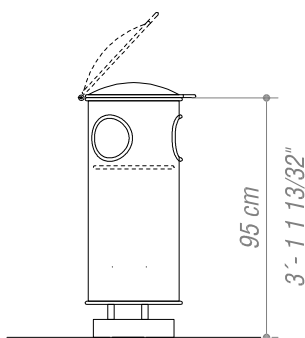

### Technology:

2 mm perforated steel sheet.

### Installation:

Embedded into a concrete base or into in-situ concrete.

Simple

Anchored to the ground

Embedded in the ground

Industrial Model and Design registered No. 68114

File: **Cesto Trash - ENG.dwg**  
Scale: **1:25**  
Version: **2015**