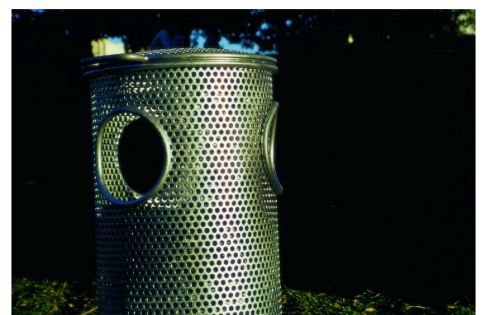

"TRASH" LITTER BIN | Industrial Model N°68114

TRASH

Technology:

2 mm perforated steel sheet.

Finishing:

Polyester thermosetting powder coating. Aluminium color.

Installation:

Embedded into a concrete base or into in-situ concrete.

Simple