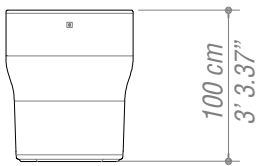

**Technology:**

Colour rotomolded polyethylene with sandy texture.

**Colours:**

Tomato, Tangerine, Solferino.

Top view

Front view

**Technology:**

Colour rotomolded polyethylene with sandy texture.