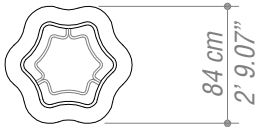

**Technology:**

Colour rotomolded polyethylene with sandy texture.

**Colours:**

Tomato, Tangerine, Solferino.

Top view

Front view

**Technology:**

Colour rotomolded polyethylene with sandy texture.